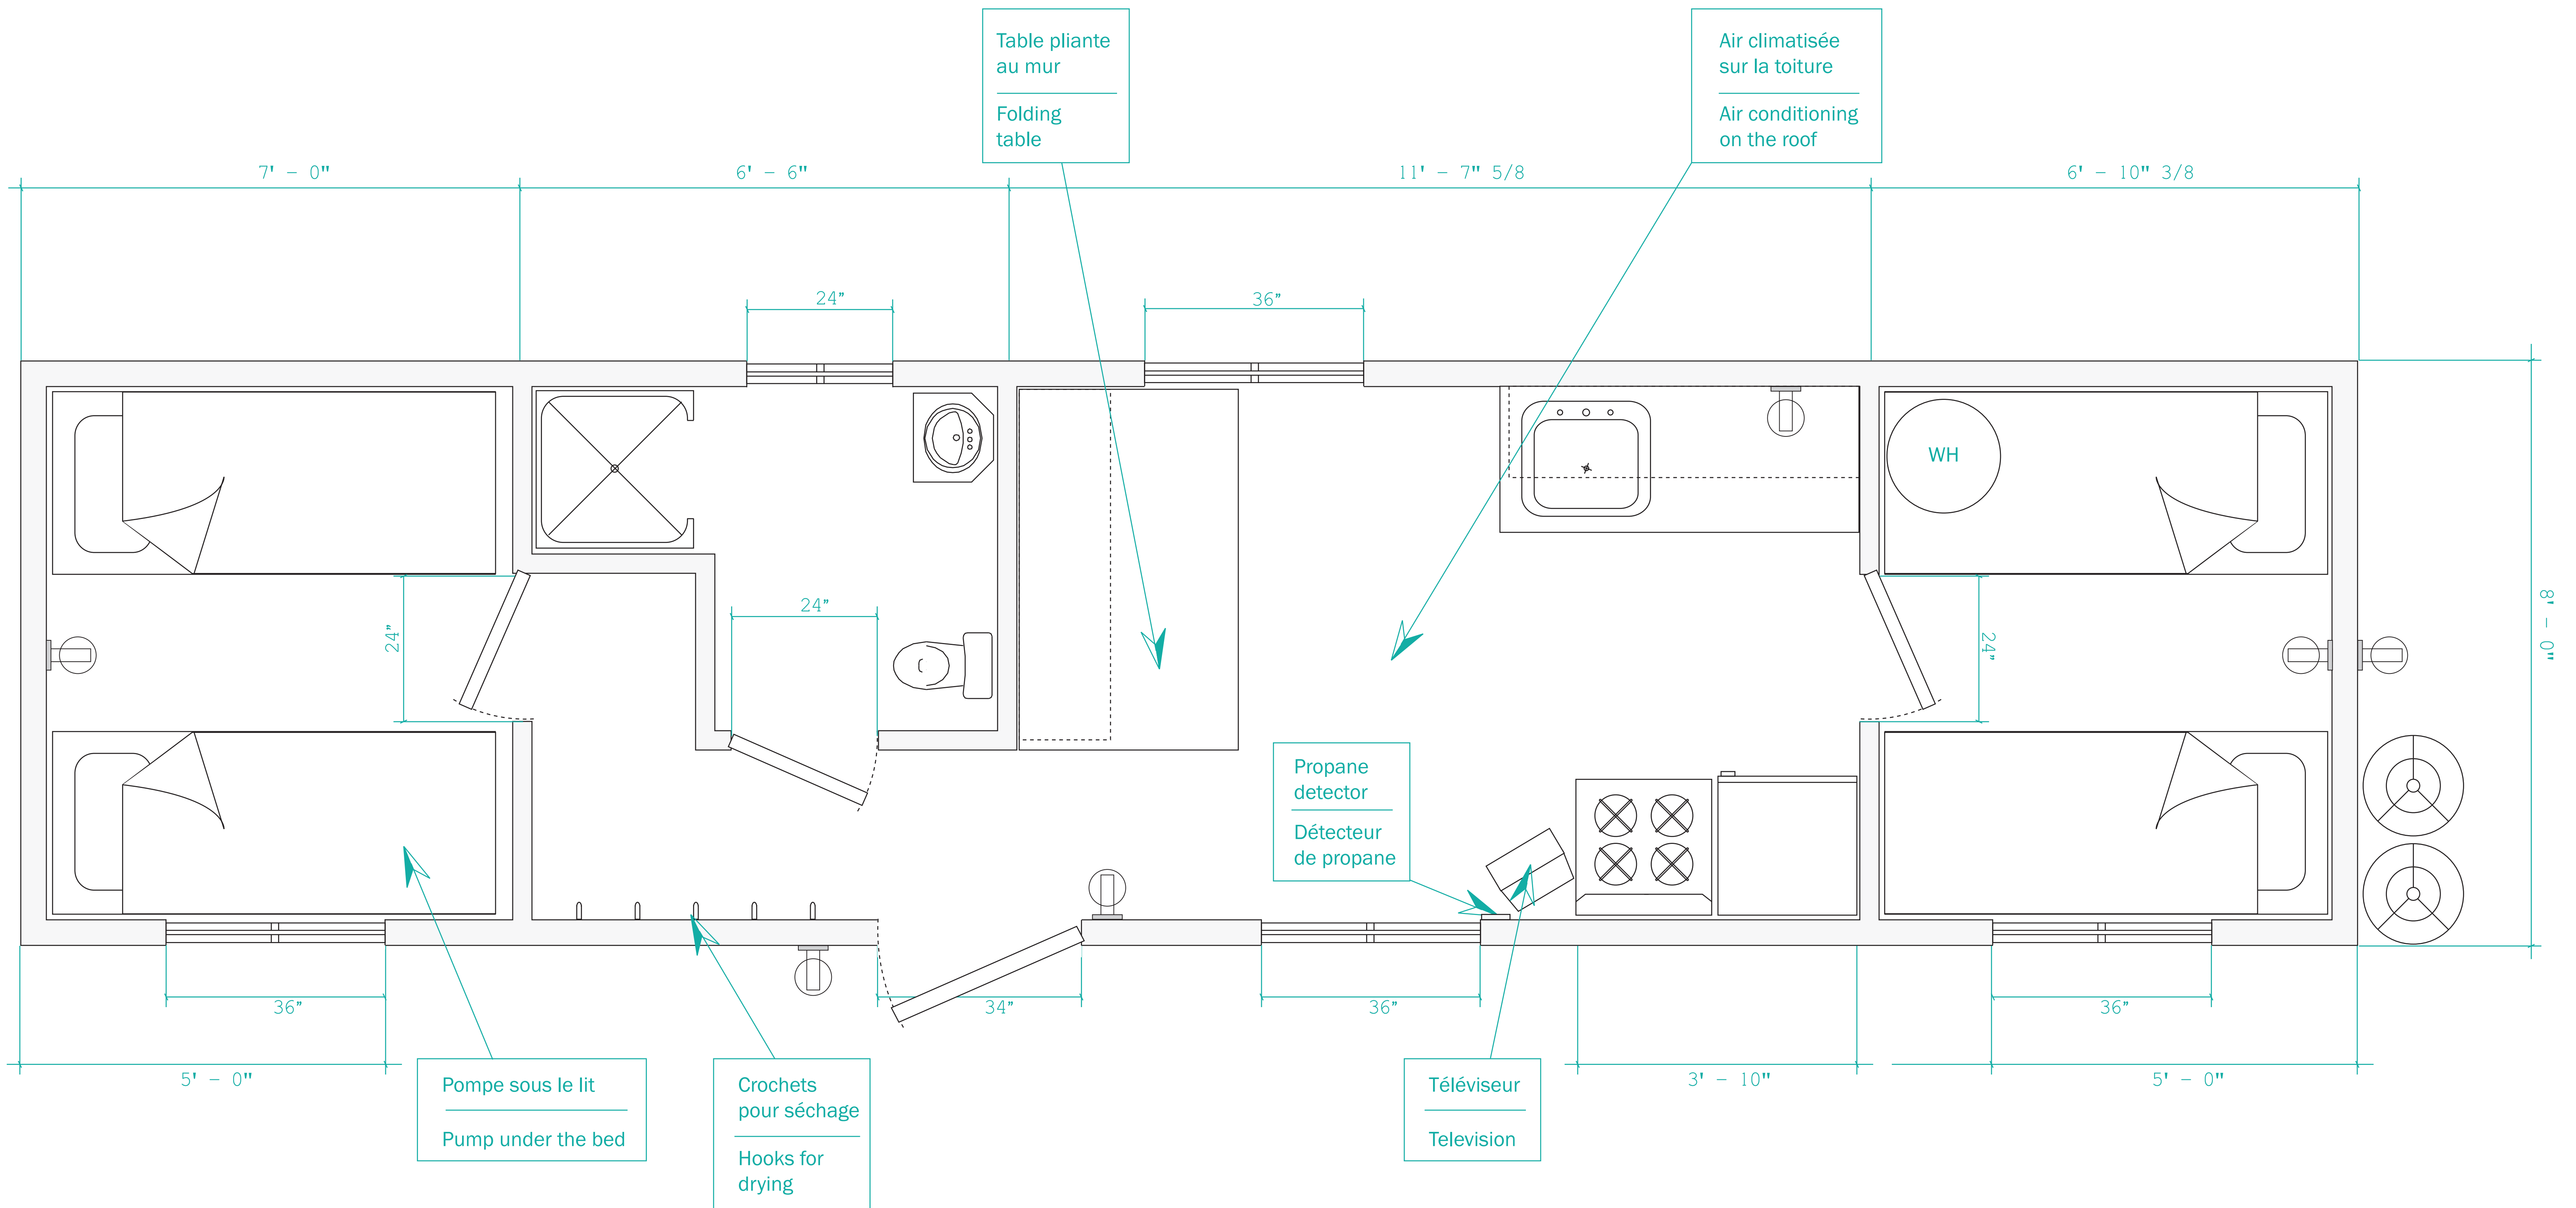

OUTLAND CAMPS

ROULOTTE MOBILE / MOBILE UNIT

DRAWING REALIZED BY MARIE-PIER TREMBLAY ©2010
DESSINS RÉALISÉS PAR MARIEPIER TREMBLAY ©2010